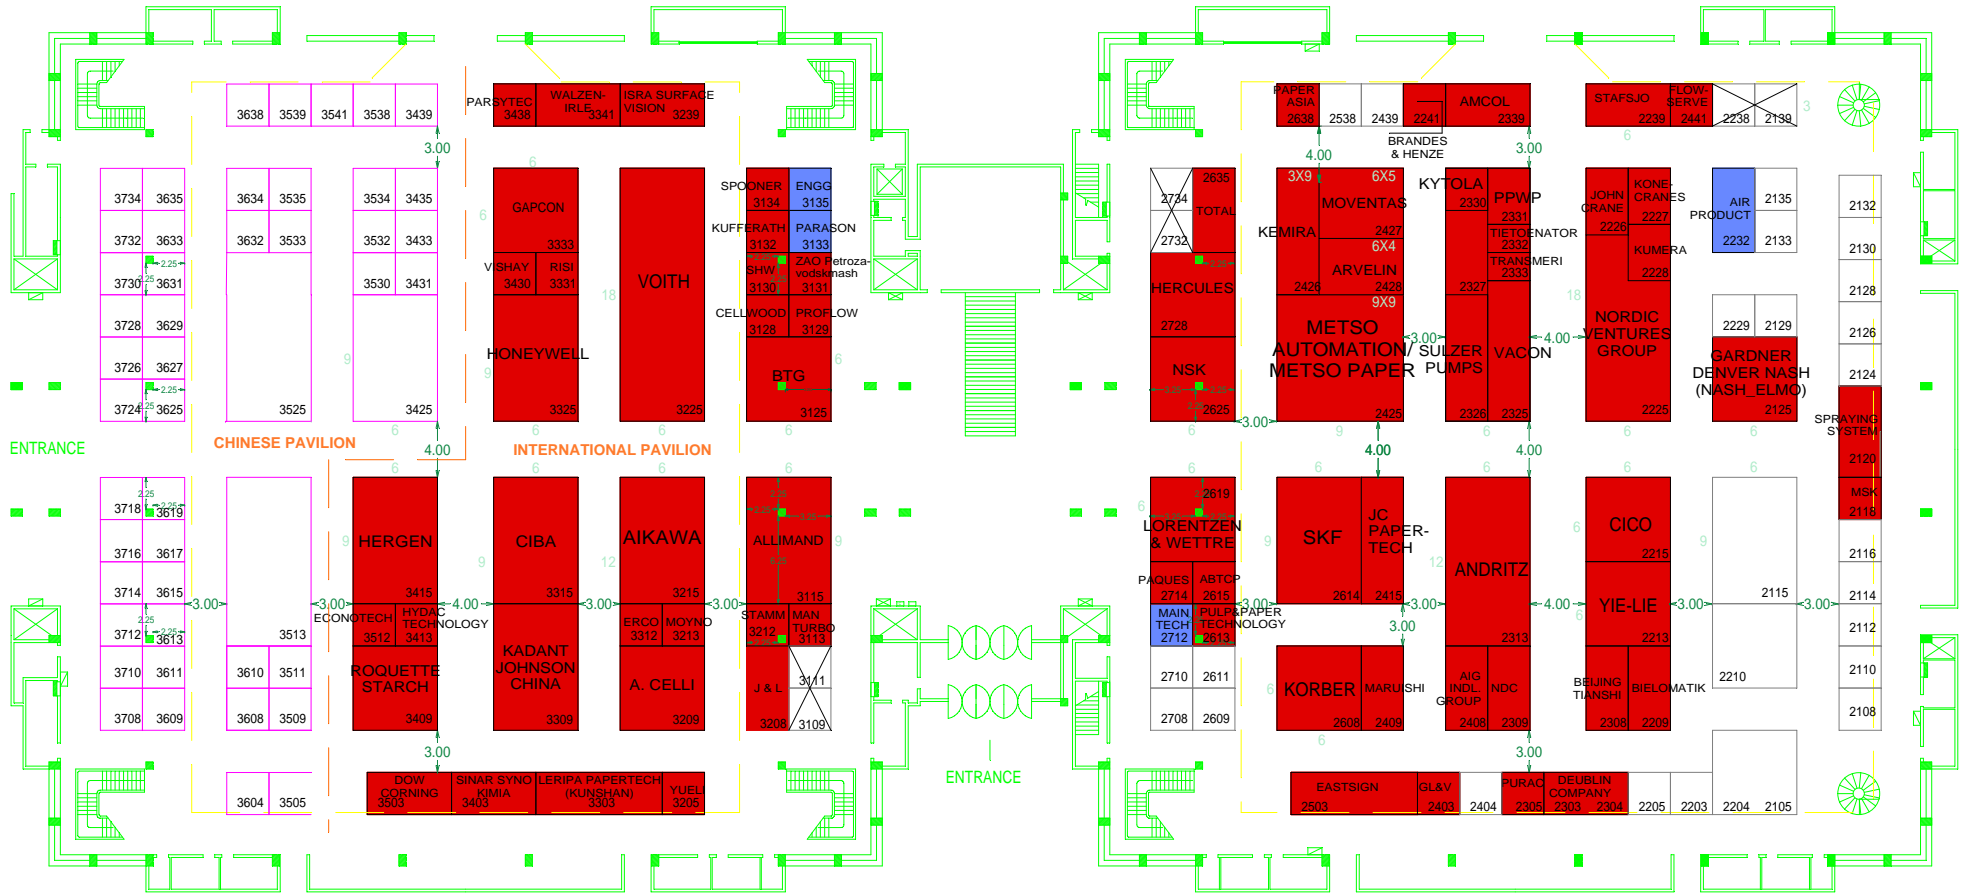

CHINA PAPER / CHINA FOREST 2007

September 18 - 20, 2007

China International Exhibition Center

This floor plan last update by EJK Washington on August 21, 2007

- ⊠ Electricity Box
- ⊠ Fire hydrant

The height restriction outside the dotted line is 2.8m

The height restriction inside the dotted line is 6m

■ SOLD

■ RESERVED

■ AVAILABLE