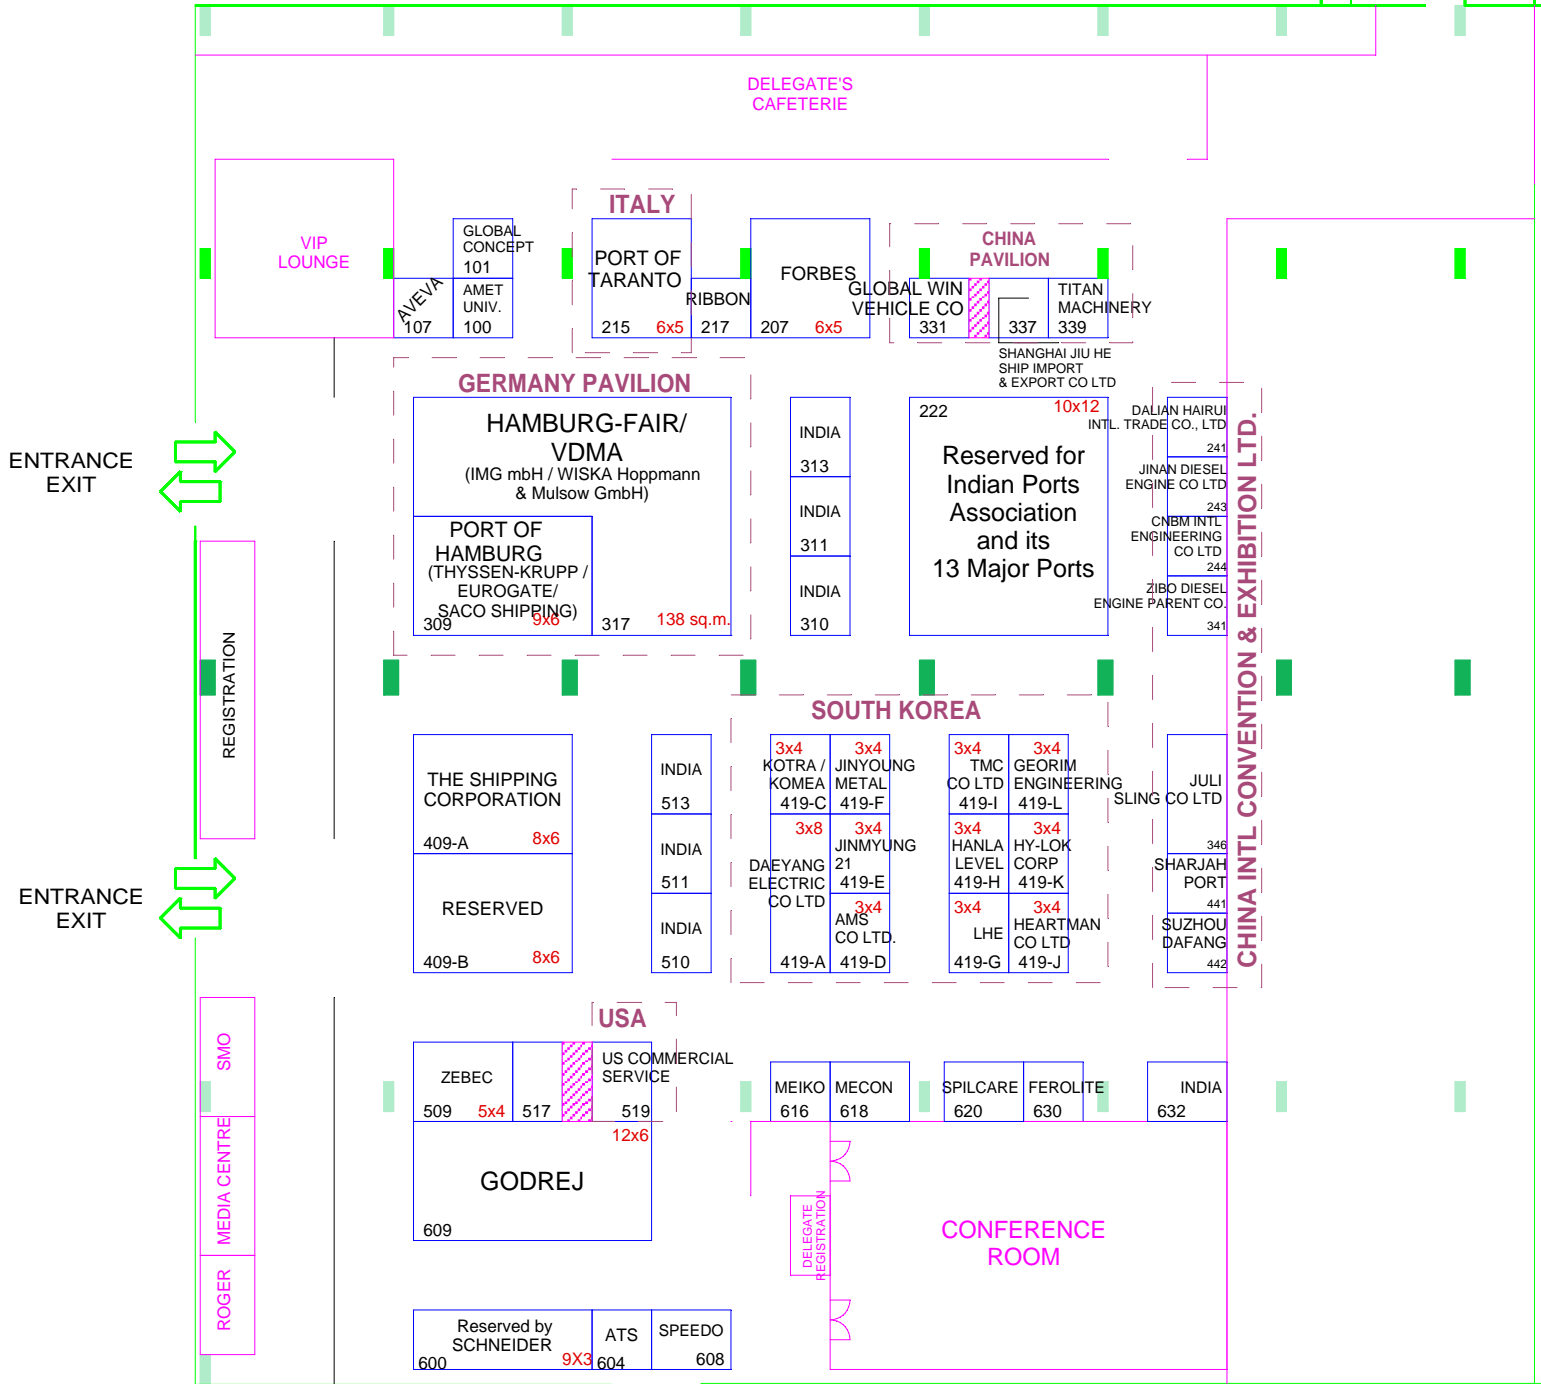

PORT & SHIP INTERNATIONAL INDIA

October 23 - 25, 2008

Bombay Exhibition Center, Hall 6

Mumbai - India

This floor plan last update by EJK Washington on October 20, 2008.

CLOSED ENTRY